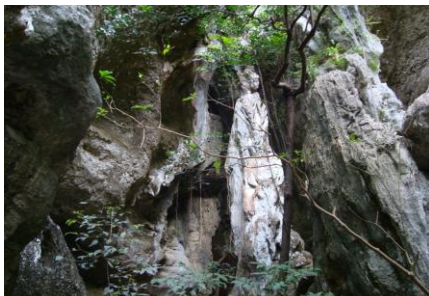

3D/2N DAILY TRIP TREKKING-SNORKELING IN KOMODO NATIONAL PARK (STAY IN LBJ)

VALID: UNTIL MARCH 31st, 2025

DAY 1: PICK UP FROM KOMODO AIRPORT OF LABUAN BAJO – WARINGIN HILL – MIRROR CAVE – AMELIA SEA VIEW (L, D)

Accommodation: Jayakarta Hotel or Bintang Flores Hotel or Sudamala Resort Komodo or Sudamala Resort Seraya or Plataran Komodo Resort–
Labuan Bajo / similiar