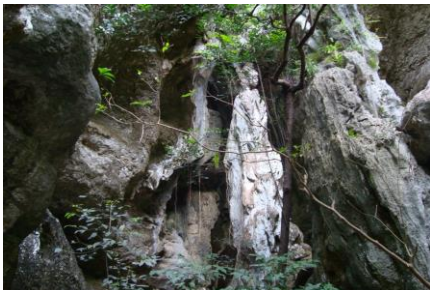

3D/2N – 1 NIGHT STAY IN LBJ & 1 NIGHT TREKKING-SNORKELING IN KOMODO NATIONAL PARK WITH LOB

VALID: UNTIL MARCH 31st, 2025

DAY 1: PICK UP FROM KOMODO AIRPORT OF LABUAN BAJO – MIRROR CAVE – WARINGIN HILL – AMELIA SEA VIEW (D)

Accommodation: Jayakarta Hotel or Bintang Flores Hotel or Sudamala Resort Komodo or Plataran Komodo Resort– Labuan Bajo / similialr

DAY 2: LABUAN BAJO – KELOR ISLAND (TREKKING) – RINCA ISLAND (TREKKING TO SEE KOMODO DRAGON) – KALONG/FLYING FOX ISLAND RINCA (SUNSET MOMENT) (B, L, D)

Accommodation: Live on Board with private boat